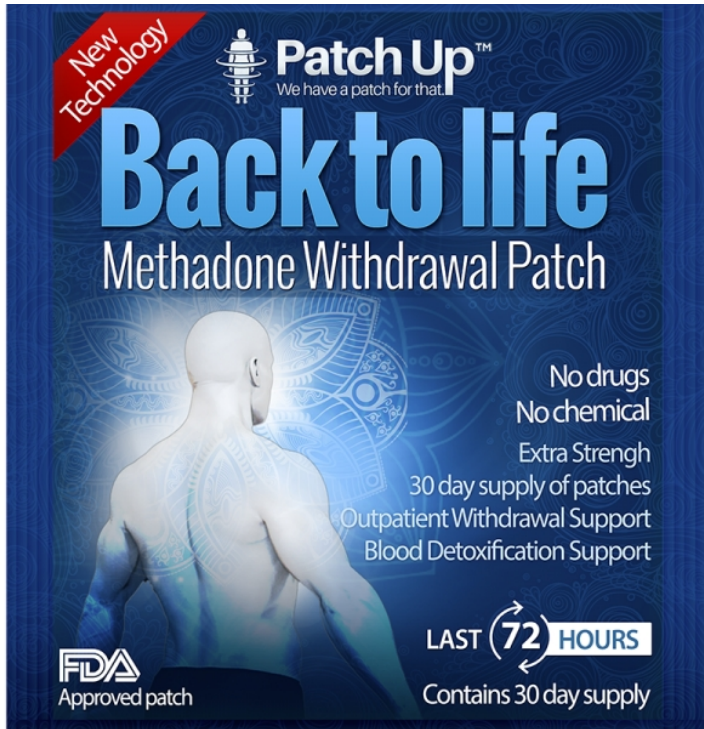

Methadone Withdrawal Patch

Real Price: \$999.00

Current Sale Price: \$299.00

SKU: Methadone Withdrawal Patch

Product Categories: [Healing & Detox](#), [Rehab](#)

Product Page: <http://nationalremedies.com/bio-energy-patch/healing-detox/methadone-withdrawal-patch-2/>

Product Description

Methadone Withdrawal Patch

Product Attributes

- Dimensions: 7 x 7 x 7 in
- Weight: 5 oz